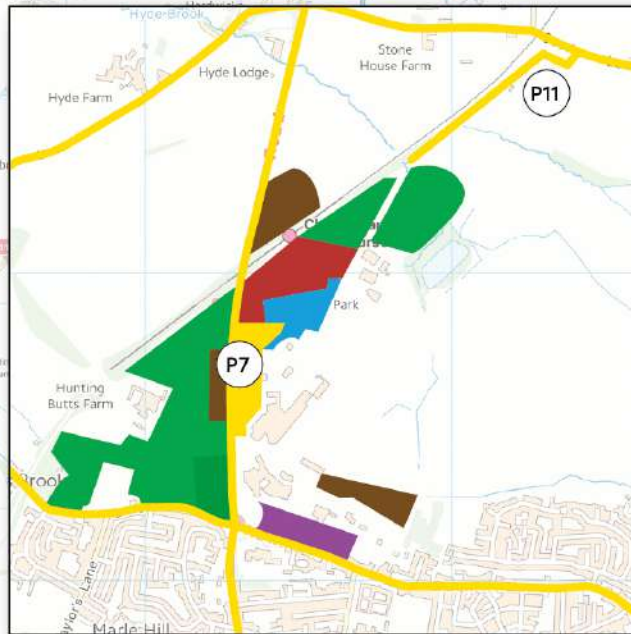

PREFERRED ROUTES FOR YELLOW LABELS

FOLLOW SIGNS WITH YELLOW SQUARE

KEY

- PREFERRED ROUTE
- ROUTE FOR NOVEMBER & FESTIVAL ONLY
- EVERY RACE DAY