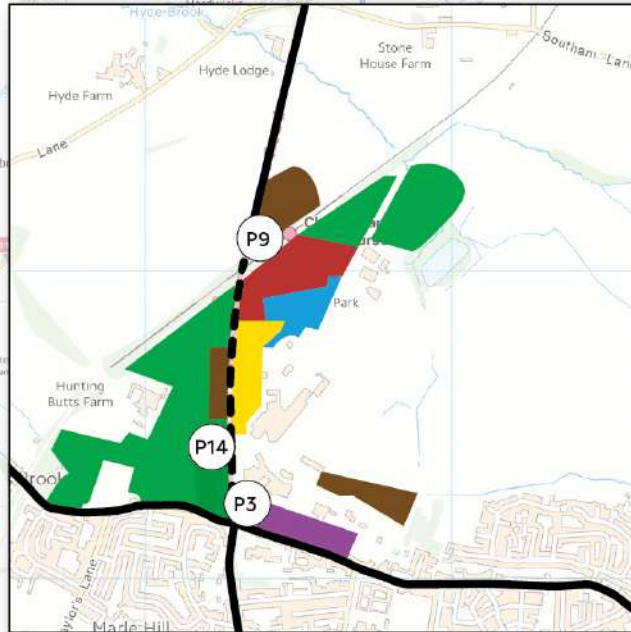

PREFERRED ROUTES FOR PICK UP AND DROP OFF

KEY

-  PREFERRED ROUTE
-  SECTION OF EVESHAM RD **CLOSED** FOR NOVEMBER MEETING & FESTIVAL
-  **P9** NOVEMBER MEETING & FESTIVAL **ONLY**
-  **P3** ALL MEETINGS (Licensed Hackney **ONLY** November Meeting & Festival)
-  **P14** NOVEMBER MEETING & FESTIVAL

**FROM A40 GLOUCESTER
& M5 J10 & J11**

**FROM M5 J9
VIA TEWKESBURY**

**FROM B4632
WINCHCOMBE**

**FROM A40 OXFORD & A417
SWINDON/CIRENCESTER**