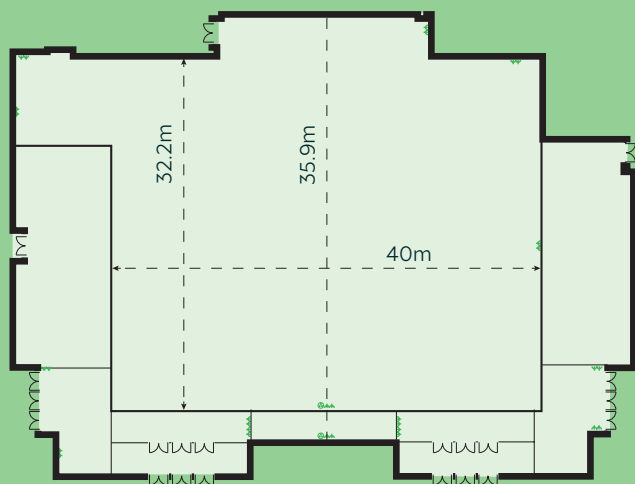

13A SOCKET  
3 PHASE POWER  
BALCONY  
CEILING HEIGHT 9.3M  
1,300 SQ M  
GROUND FLOOR

AV OPTIONS INCLUDING,  
BUT NOT RESTRICTED TO;  
HANGING SPEAKER ARRAY  
GENERIC PRODUCTION  
LIGHTING  
LARGE SCREEN PROJECTOR  
HEAVY POWER ON EITHER  
SIDE OF STAGE  
ROOM DRAPING