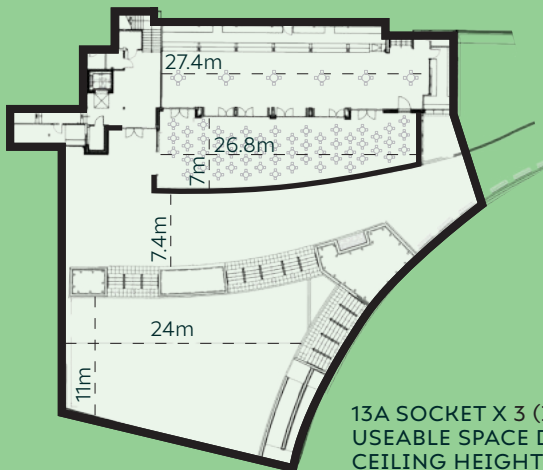

receptions on a sunny day, with to-die-for views of the heart of the racecourse and the hills beyond.

13A SOCKET X 3 (INTERNAL)
USEABLE SPACE DIMENSIONS
CEILING HEIGHT - 2.7M AT LOWEST PART

Stats at a glance...