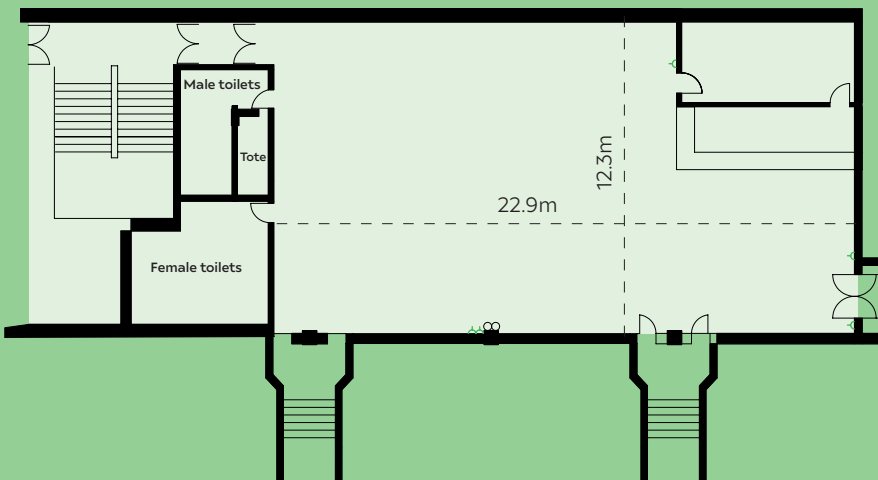

Cheltenham

RACECOURSE

UNIQUE EVENTS

AN ICONIC VENUE

MAIN GRANDSTAND:

INSURANCE

Insurance is a fantastic space that is ideal for smaller conferences, parties and weddings, Insurance is a user-friendly space easily accessed off the Hall of Fame and can seat 140 for dinner or 160 theatre-style. It is flooded with light

from windows either side and has direct access onto the Grandstand with seating for those wishing to take a break, or take in the beautiful views of the racecourse and beyond.

Stats at a glance...

	THEATRE	160
	BOARDROOM	20
	CABARET	120
	CLASSROOM	46
	DINNER	140
	DINNER DANCE	110
	U SHAPE	35
	RECEPTION	250

POWER - 5 X 13A DOUBLE SOCKETS - NO HEAVY POWER
1 X PRESENTATION PROJECTOR - 1 X AMP WITH CEILING SPEAKERS
A/V - HDMI (VIDEO) & XLR (AUDIO) INPUT UNDER MAIN PRESENTATION SCREEN
CEILING HEIGHT 3.12M

CONTACT US ON: 01242 539538