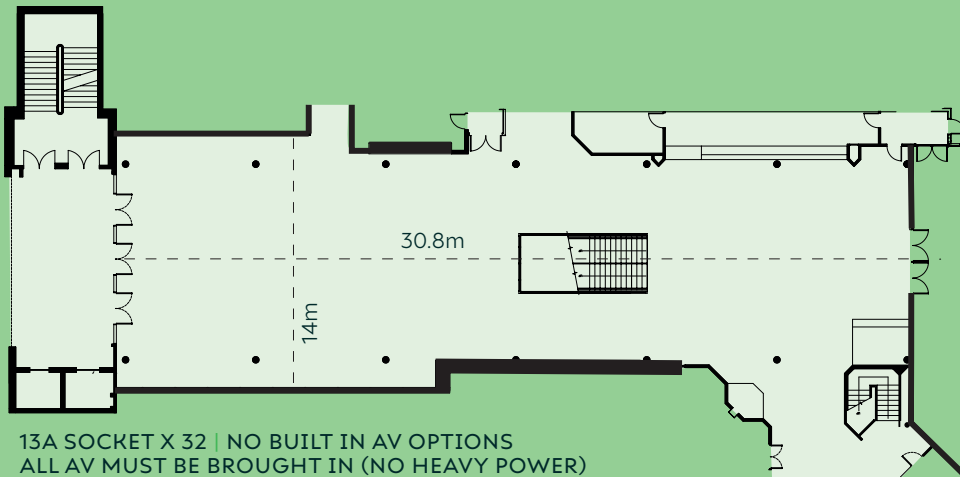

This space links The Centaur and the Main Grandstand leads directly to the Gold Cup Suite, therefore can be utilised by these other spaces in addition, if needed for your event. It is fully open with plenty of natural daylight and accessed directly from the car parks.