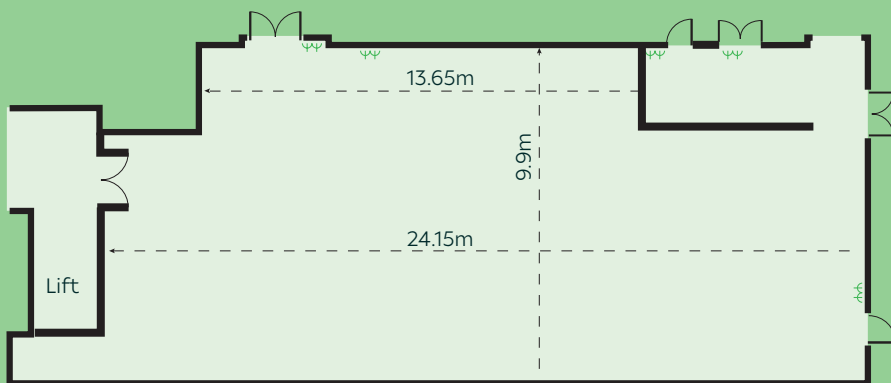

Cheltenham

RACECOURSE

UNIQUE EVENTS

AN ICONIC VENUE

MAIN GRANDSTAND:

FESTIVAL SUITE

Festival Suite is a hugely versatile space which makes it perfect for meetings that require breakout areas, catering or more intimate exhibitions. Being location right next to the main reception, just off the Hall of Fame it's ideal for easy access from the car park. The space also shares a foyer with the Gold Cup Suite

next door, therefore when paired together, can accommodate much larger events. They are also linked by a bar area that could easily act as a reception area. The views from the Festival Suite are the real 'wow' factor for your guests; looking over the impressive Cleeve Hill in one direction and the immaculate Parade Ring in the other.

13A SOCKET X 20 | CEILING HEIGHT - 2.8M | BUILT IN SCREEN AND PROJECTOR, AMP WITH CEILING SPEAKERS & MIC INPUT (NO HEAVY POWER)

Stats at a glance...

	THEATRE	160
	BOARDROOM	28
	CABARET	80
	CLASSROOM	36
	DINNER	120
	DINNER DANCE	100
	U SHAPE	36
	RECEPTION	250