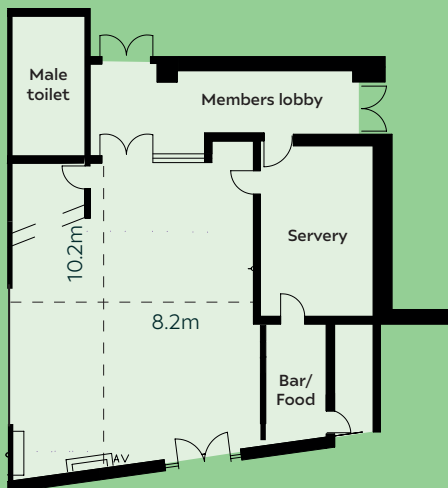

Cheltenham

RACECOURSE

UNIQUE EVENTS

AN ICONIC VENUE

MAIN GRANDSTAND:

CREST

Crest is a super space accessed through the historic Hall of Fame. Situated between Crest and its neighbouring space, Sovereign Suite, is a bar area which can also act as a reception area for your event, if needed.

They both have direct access to the Grandstand balconies for fresh air and contemplation. Perfect for parties, smaller meetings or a breakout from Sovereign Suite.

13A SOCKET X 6
CEILING HEIGHT - 2.69M
75" TV SCREEN
(NO HEAVY POWER)