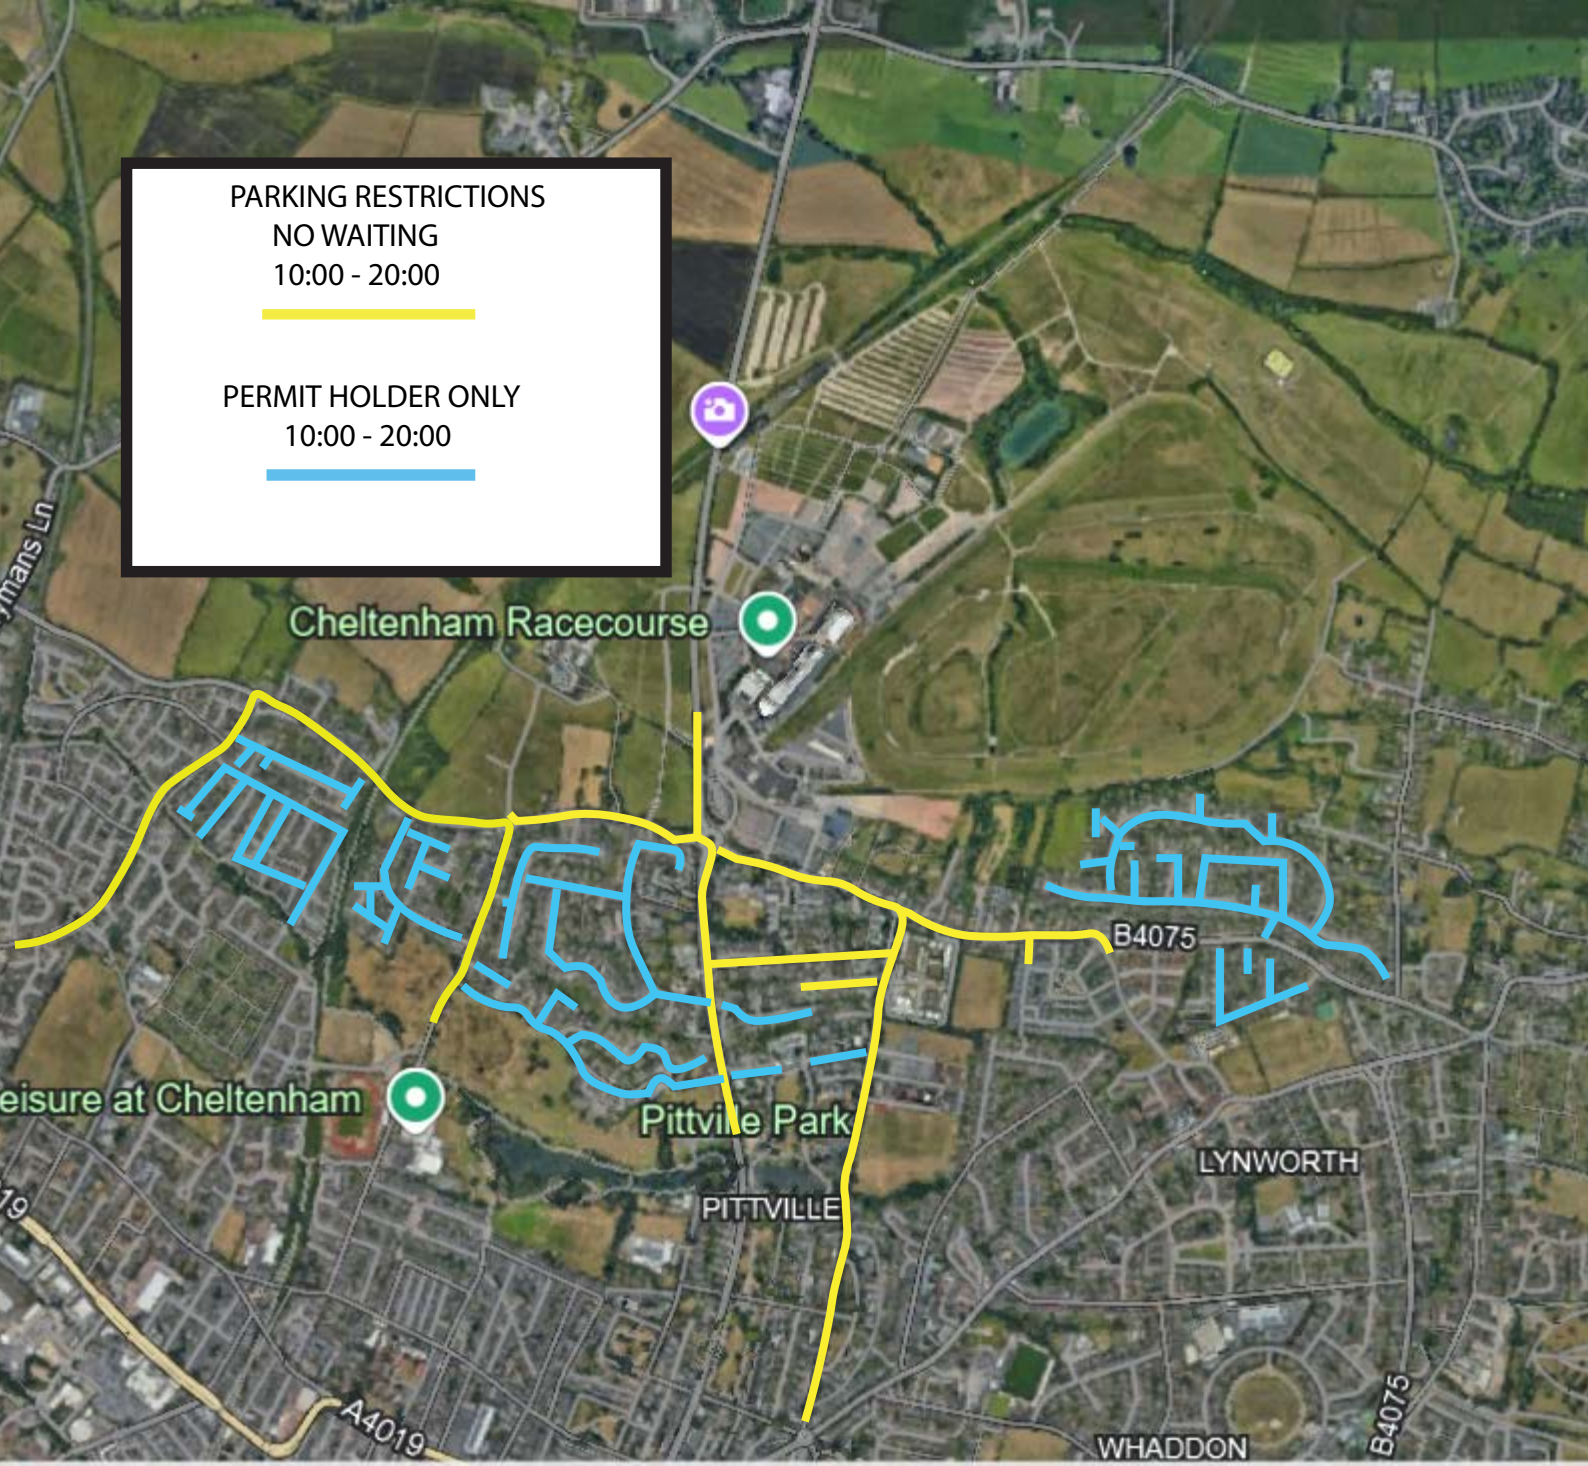

**PARKING RESTRICTIONS**

**NO WAITING**

**10:00 - 20:00**

**PERMIT HOLDER ONLY**

**10:00 - 20:00**

Cheltenham Racecourse

B4075

Leisure at Cheltenham

Pittville Park

LYNWORTH

PITTVILLE

WHADDON

A4019

B4075