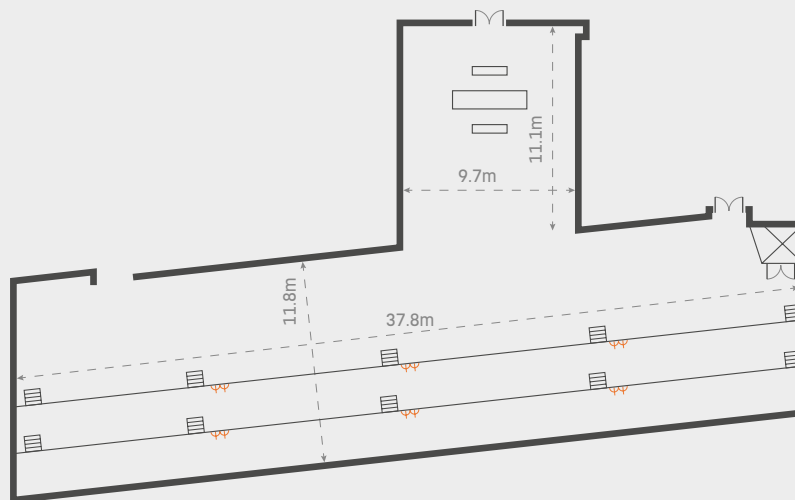

THEATRE

100

BOARDROOM

30

CABARET

80

CLASSROOM

-

DINNER

300

DINNER DANCE

120

U SHAPE

-

RECEPTION

250

13A SOCKET x14

USEABLE SPACE DIMENSIONS

CEILING HEIGHT 2.5M

FLOOR PLAN

CONTACT US ON: 01242 539538 | CHELTENHAMEVENTS@THEJOCKEYCLUB.CO.UK