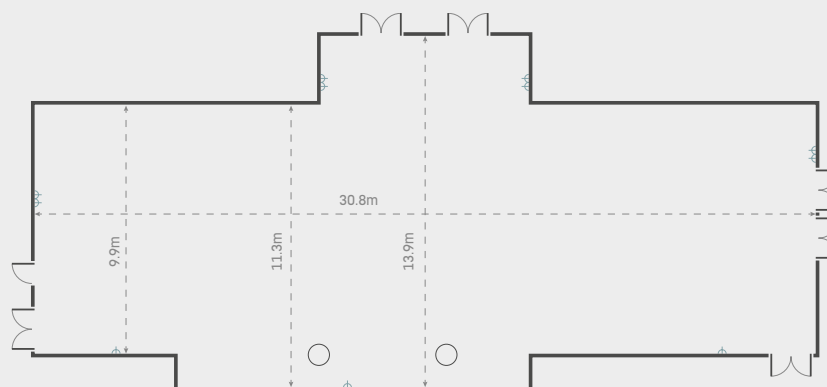

-

RECEPTION

500

FLOOR PLAN

13A SOCKET -- USEABLE SPACE DIMENSIONS

CONTACT US ON: 01228 554700 | CARLISLEEVENTS@THEJOCKEYCLUB.CO.UK